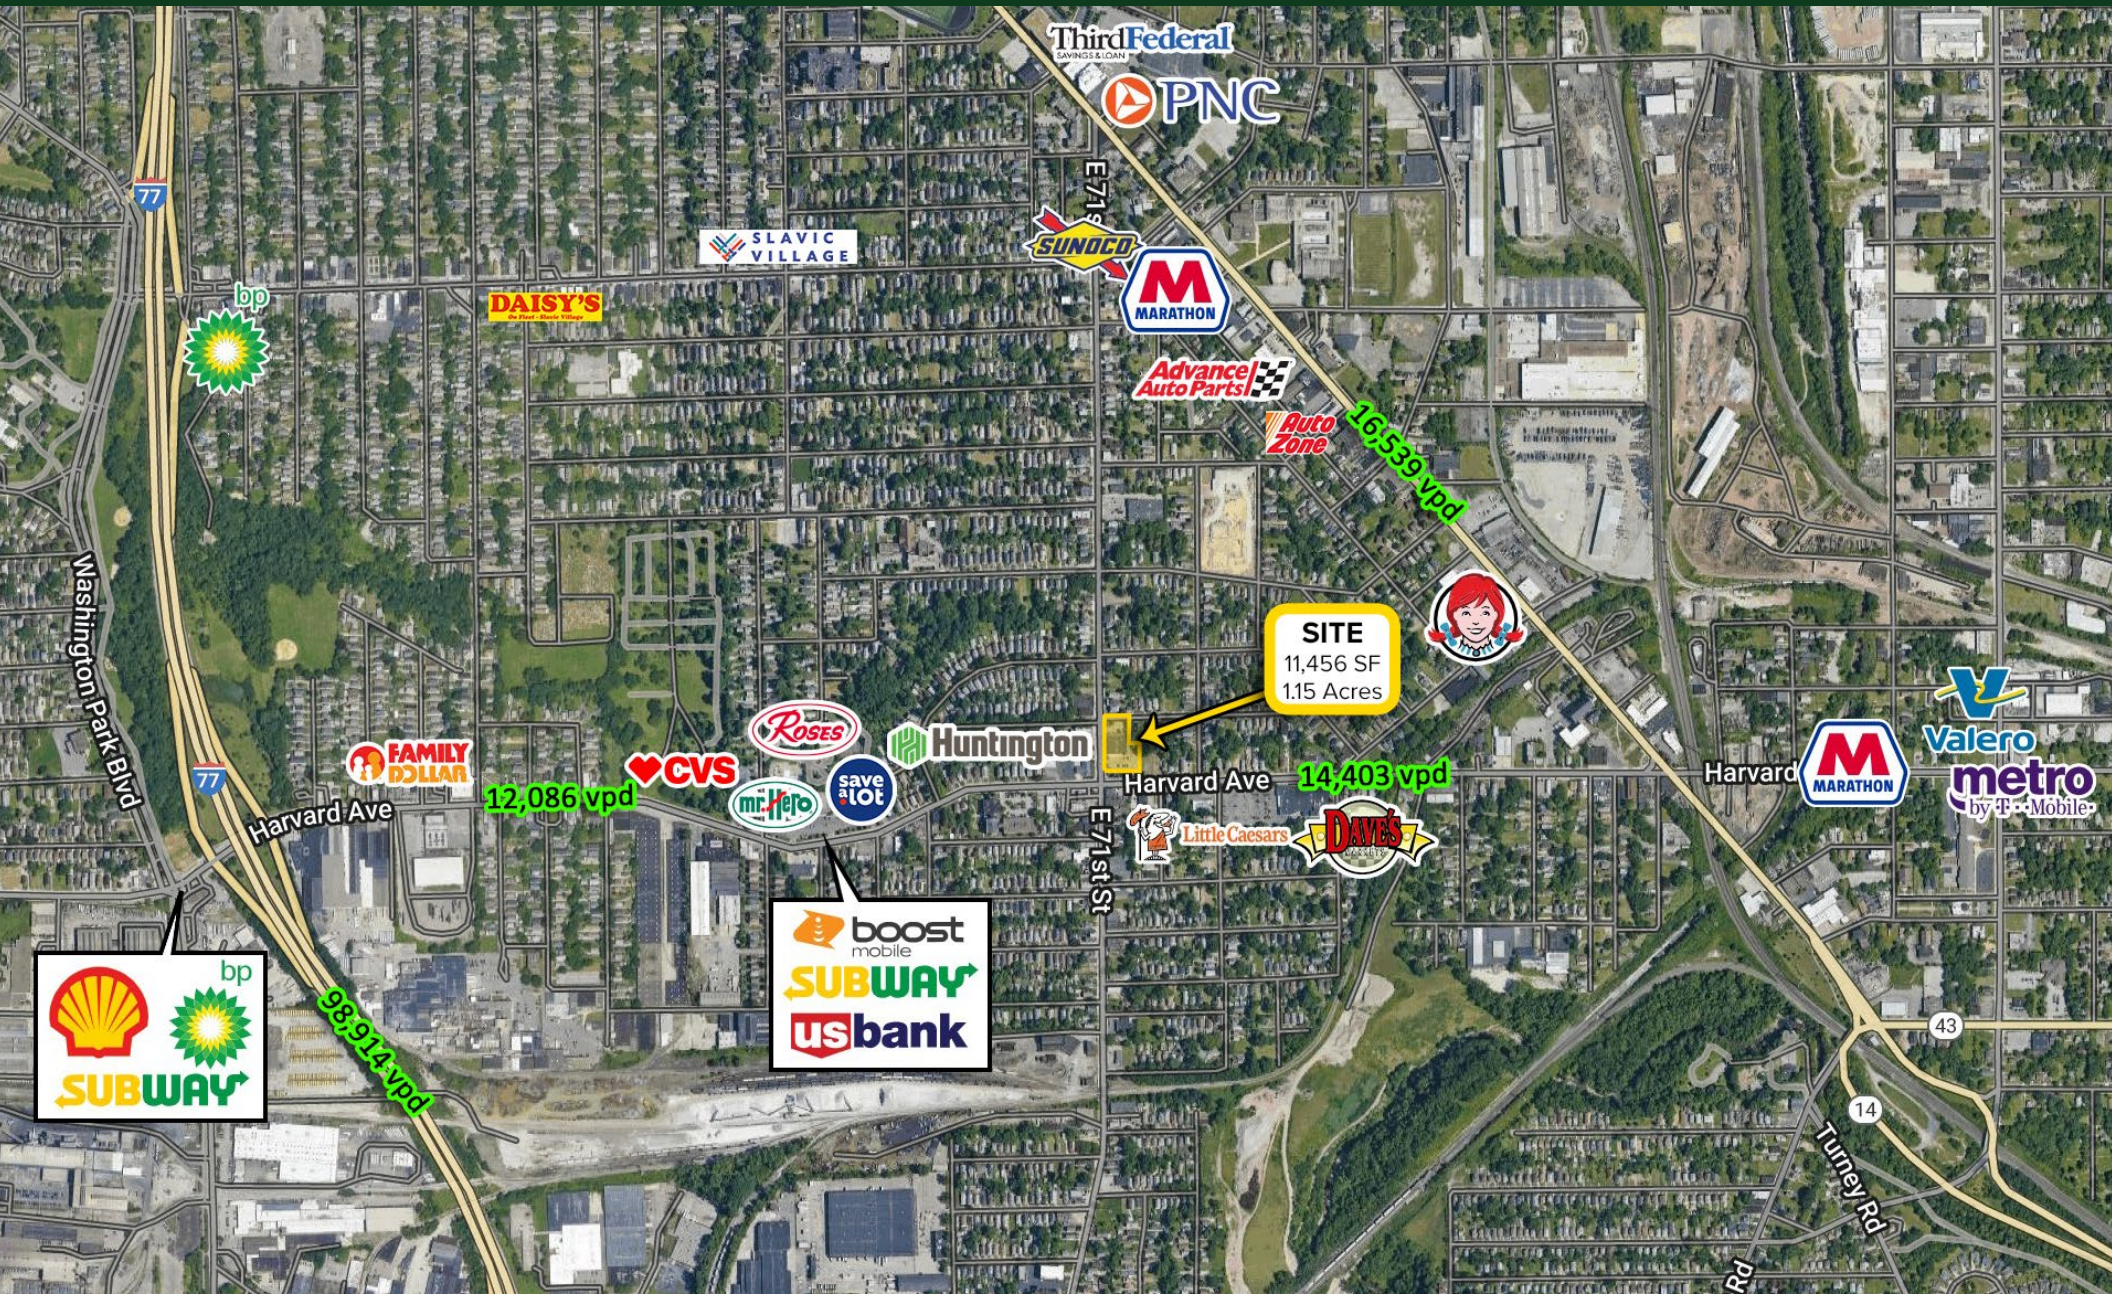

7109 Harvard Ave., Cleveland, OH 44105

MACRO AERIAL

Randy Markowitz
RandyMarkowitz@HannaCRE.com
216.496.4445

Andrew Chess
AndrewChess@HannaCRE.com
440.666.4968