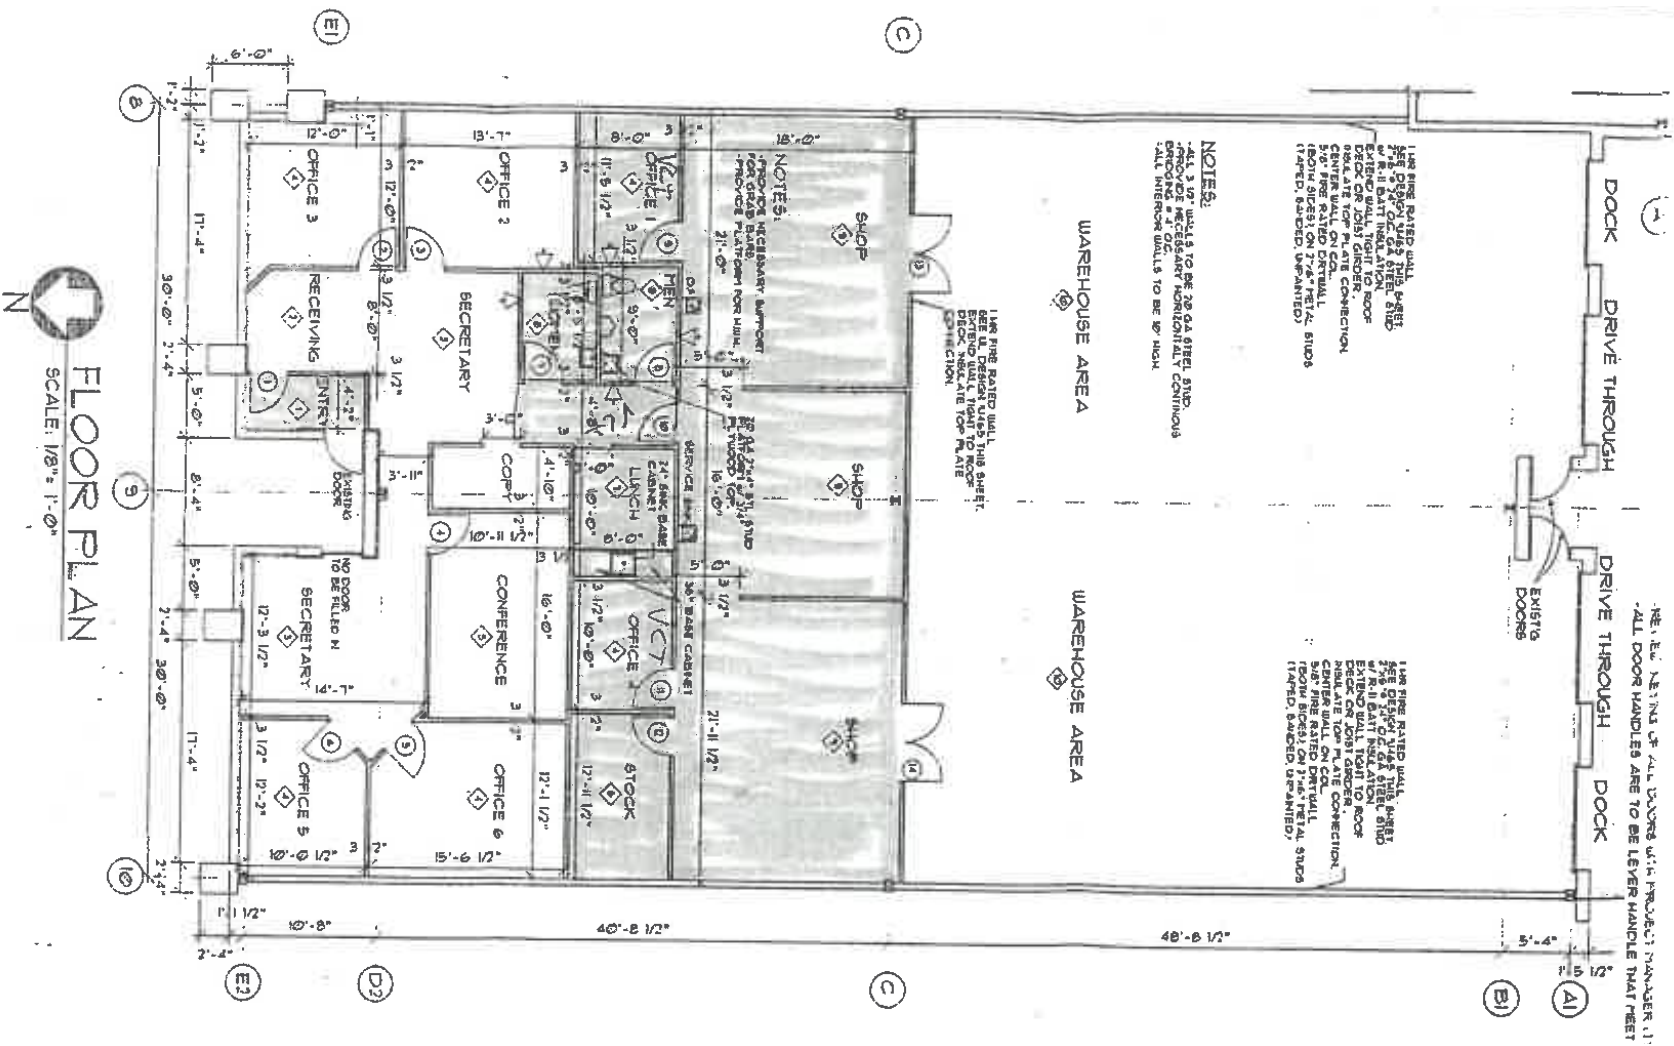

FOR LEASE

PROPERTY INFORMATION

- 6,480 SF total
- 3,044 SF office and 3,436 SF warehouse
- 2 docks, 2 drive in doors
- 18' clear height
- Fully sprinkled
- Excellent freeway access off I-71

6930 Engle Road, Units X & Y, Middleburg Heights, OH

Kevin Kuczynski · KevinKuczynski@HannaCRE.com · 216.861.5684

6930 Engle Road, Units X & Y

Middleburg Heights, OH 44130

FLOOR PLAN
SCALE: 1/8" = 1'-0"
N

Kevin Kuczynski • KevinKuczynski@HannaCRE.com • 216.861.5684