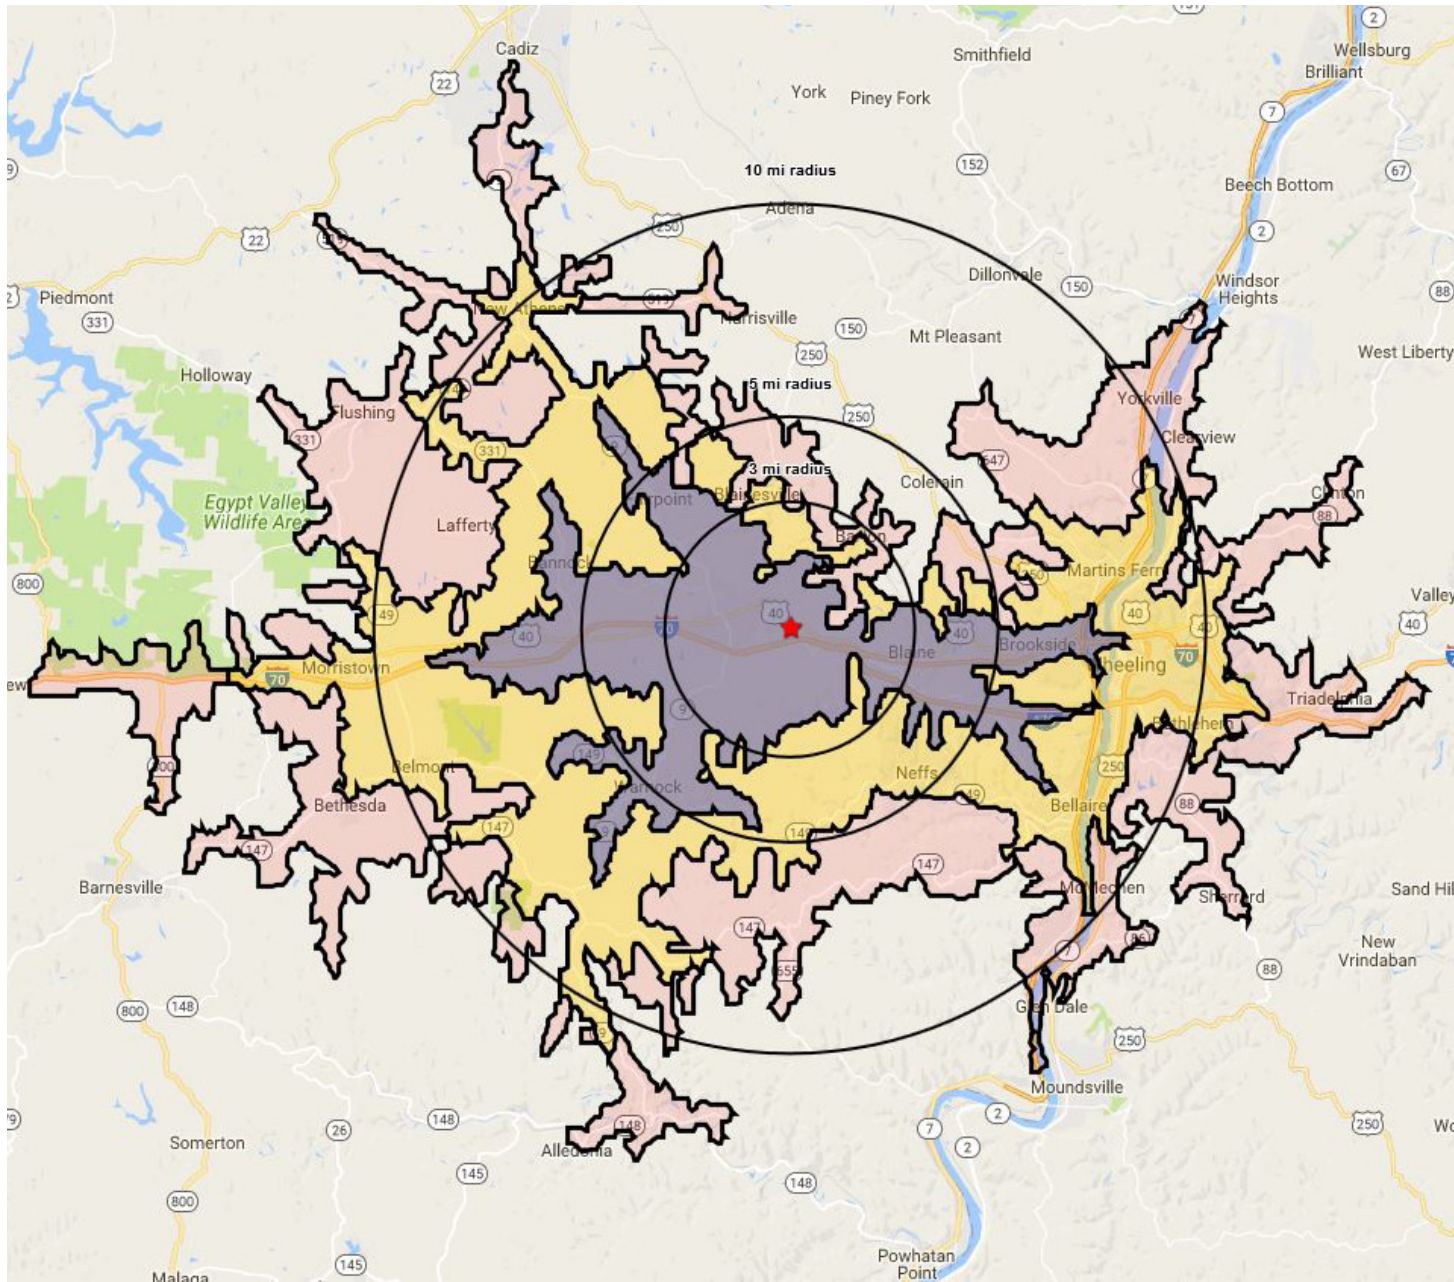

1	LOWE'S	130,497
2	VALUE CITY FURNITURE	34,900
3	SAM'S CLUB	113,661
4	STAPLES	24,564
5	TLAQUEPAQUE	3,400
6	DOLLAR TREE	3,400
7	RENT ONE	8,000
8	HEAVENLY HAM	2,500
9	SALLY BEAUTY	1,500

10	GOODWILL	4,500
11	PET SUPPLIES PLUS	10,500
12	KING BUFFET	4,000
13	AVAILABLE	4,000
14	WALMART SUPERCENTER	200,590
15	KROGER	63,265
16	H&R BLOCK	3,000
17	LITTLE CAESARS	2,000
18	GAMESTOP	2,000

19	RED SKYE WIRELESS	3,000
20	PARTY CITY	12,000
21	FAMOUS HAIR	1,500
22	NAIL SALON	2,000
23	MIRACLE EAR	1,500
24	T MOBILE	2,000
25	ANYTIME FITNESS	7,000
26	PIER 1	8,320

OHIO VALLEY PLAZA

50789 Valley Plaza Drive | St Clairsville, OH 43950 | Belmont County

OHIO VALLEY PLAZA

50789 Valley Plaza Drive | St Clairsville, OH 43950 | Belmont County

	10 MIN	15 MIN	20 MIN
TOTAL POPULATION	20,819	63,101	94,552
TOTAL HOUSEHOLDS	8,111	26,965	40,766
AVERAGE HH INCOME	\$61,620	\$56,678	\$58,760
MEDIAN HH INCOME	\$49,509	\$42,982	\$44,459
DAYTIME POPULATION	28,621	74,521	98,513