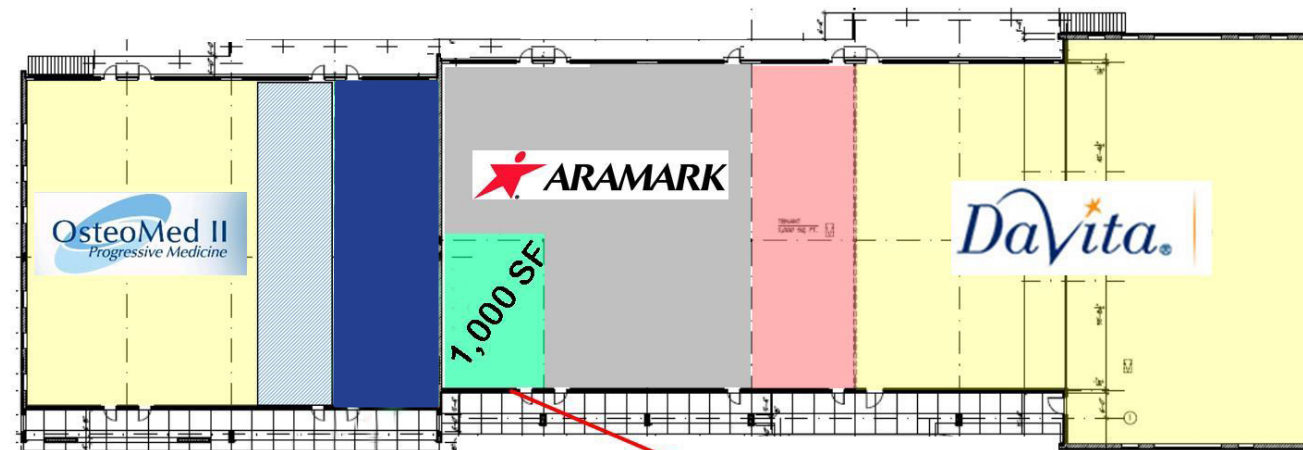

FOR LEASE

1,000 SF Office Medical Space Available

7360-7380 Engle Road, Middleburg Heights, OH 44130

PROPERTY OVERVIEW

- 1,000 SF Available
- Built in 2008
- Move-in Ready 1,000 SF Suite
- Park Like Setting with Nature Preserve Views
- Close Proximity to Hospitals, Shopping & Restaurants
- Monument Signage Available
- Ample Parking
- Easy Access to I-71, Cleveland Hopkins Airport & I-80 Ohio Turnpike
- Offered for Lease at: **\$16.00/SF, MG**

Kevin J. Kuczynski

📞 216.861.5684

✉ KevinKuczynski@HannaCRE.com

FOR LEASE

1,000 SF Office Medical Space Available

7360-7380 Engle Road, Middleburg Heights, OH 44130

FLOOR PLAN

SCALE: 1/8"=1'-0"