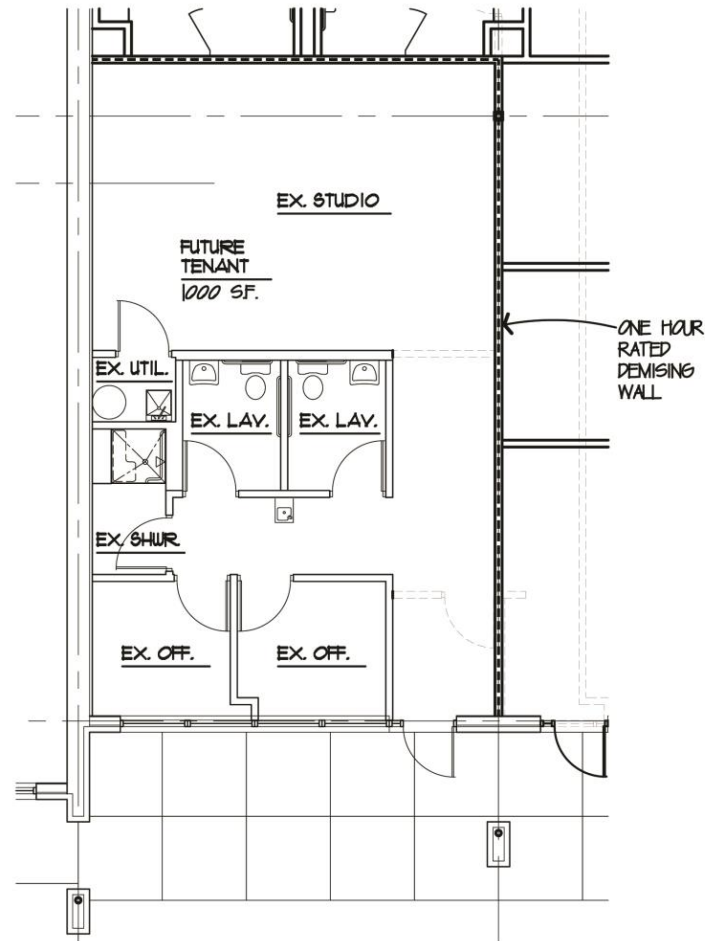

Kevin J. Kuczynski

📞 216.861.5684

✉ KevinKuczynski@HannaCRE.com

FOR LEASE

1,000 SF Office Medical Space Available

7360-7380 Engle Road, Middleburg Heights, OH 44130

FLOOR PLAN

SCALE: 1/8"=1'-0"