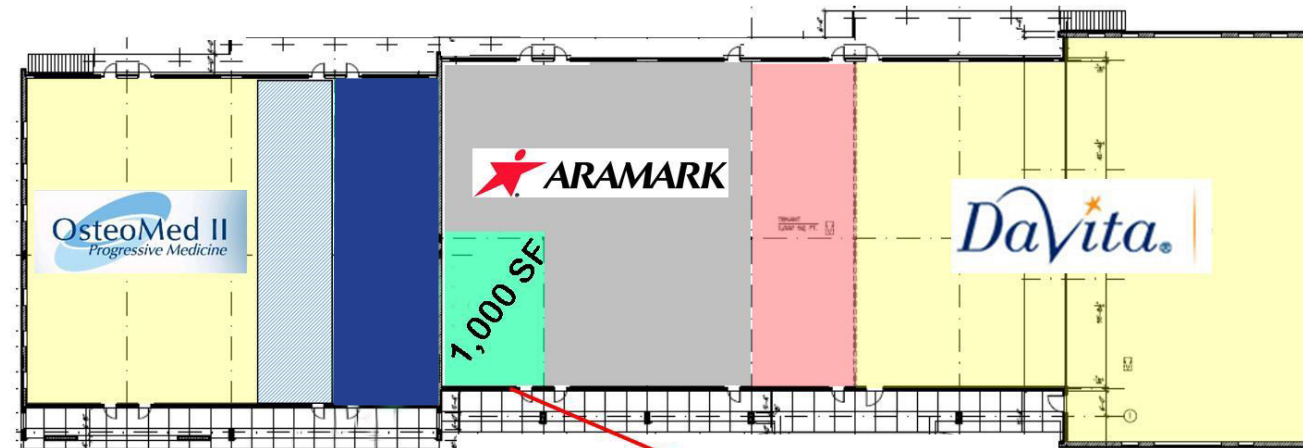

# 1,000 SF Office Medical Space Available

7360-7380 Engle Road, Middleburg Heights, OH 44130

## PROPERTY OVERVIEW

- 1,000 SF Available
- Built in 2008
- Move-in Ready 1,000 SF Suite
- Park Like Setting with Nature Preserve Views
- Close Proximity to Hospitals, Shopping & Restaurants
- Monument Signage Available
- Ample Parking
- Easy Access to I-71, Cleveland Hopkins Airport & I-80 Ohio Turnpike
- Offered for Lease at: **\$13.00/SF, MG**