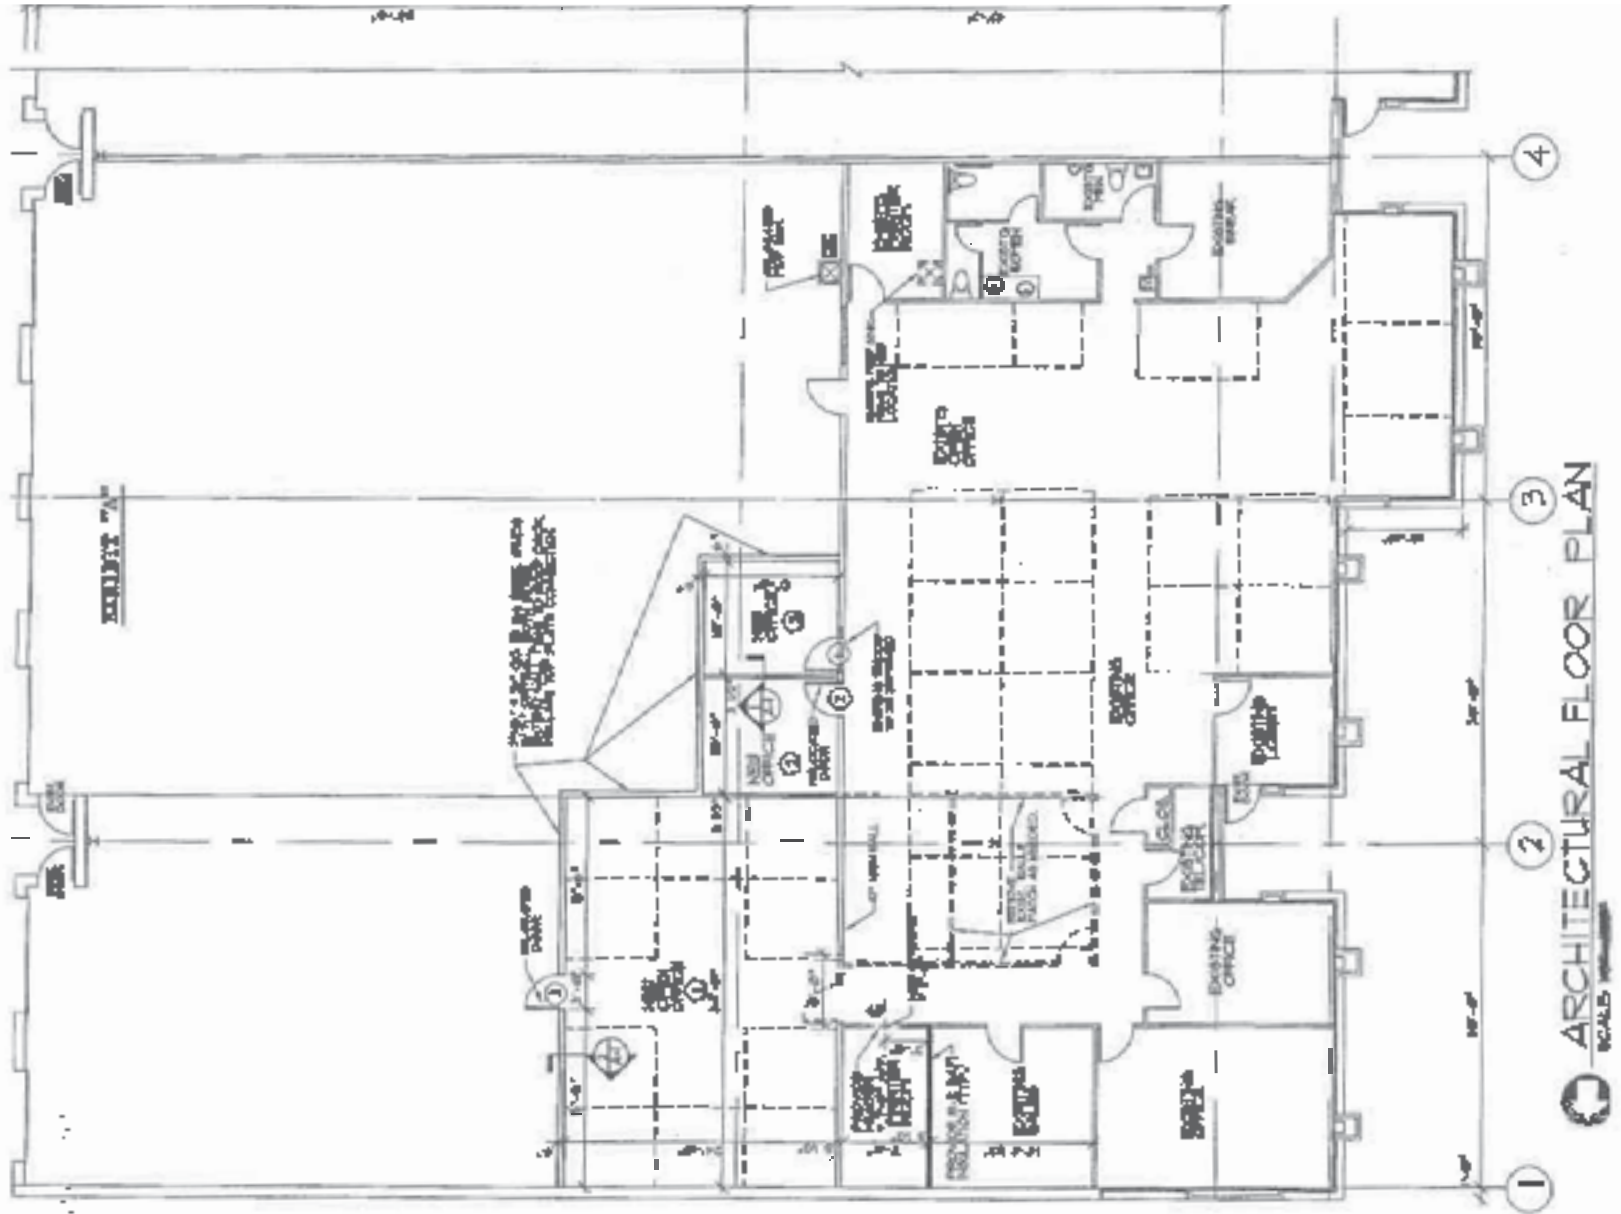

FOR SUBLEASE

3,790 SF Space Available

6925 Engle Rd., Middleburg Heights, OH 44130

The information submitted herein is not guaranteed. Although obtained from reliable sources, it is subject to errors, omissions, prior sale and withdrawal from the market without notice. Broker has made no investigation and makes no representation of the property.

Kevin Kuczynski

216.861.5684

KevinKuczynski@HannaCRE.com