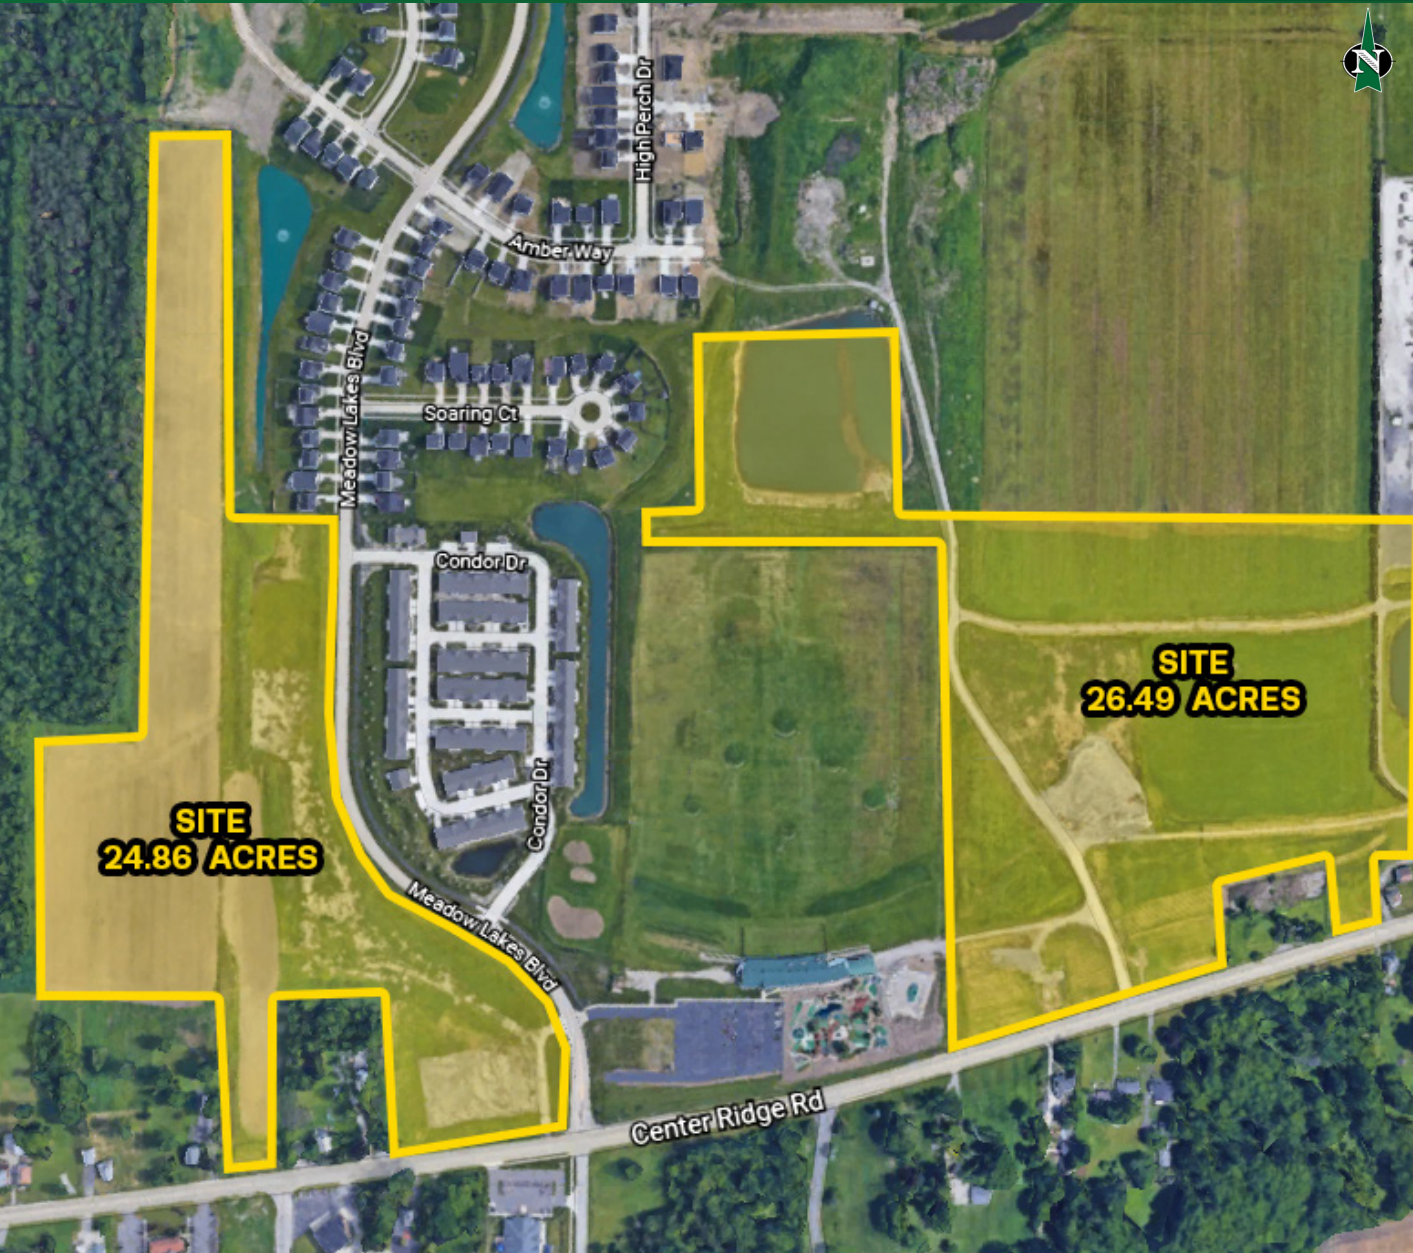

FOR SALE

±50 Acres Commercial Land

Center Ridge Road, North Ridgeville, OH 44039

PROPERTY OVERVIEW

- Two Parcels Zoned B-2 Commercial Land
- 24.86 Acres and 26.49 Acres both Divisible
- Great Location for Outlot, Retail, Medical or Office Use
- Many National Restaurants and Retailers in this Area

[View in Google Maps](#)

The information submitted herein is not guaranteed. Although obtained from reliable resources, it is subject to errors, omissions, prior sale and withdrawal from the market without notice. Broker has made no investigation and makes no representation of the property.