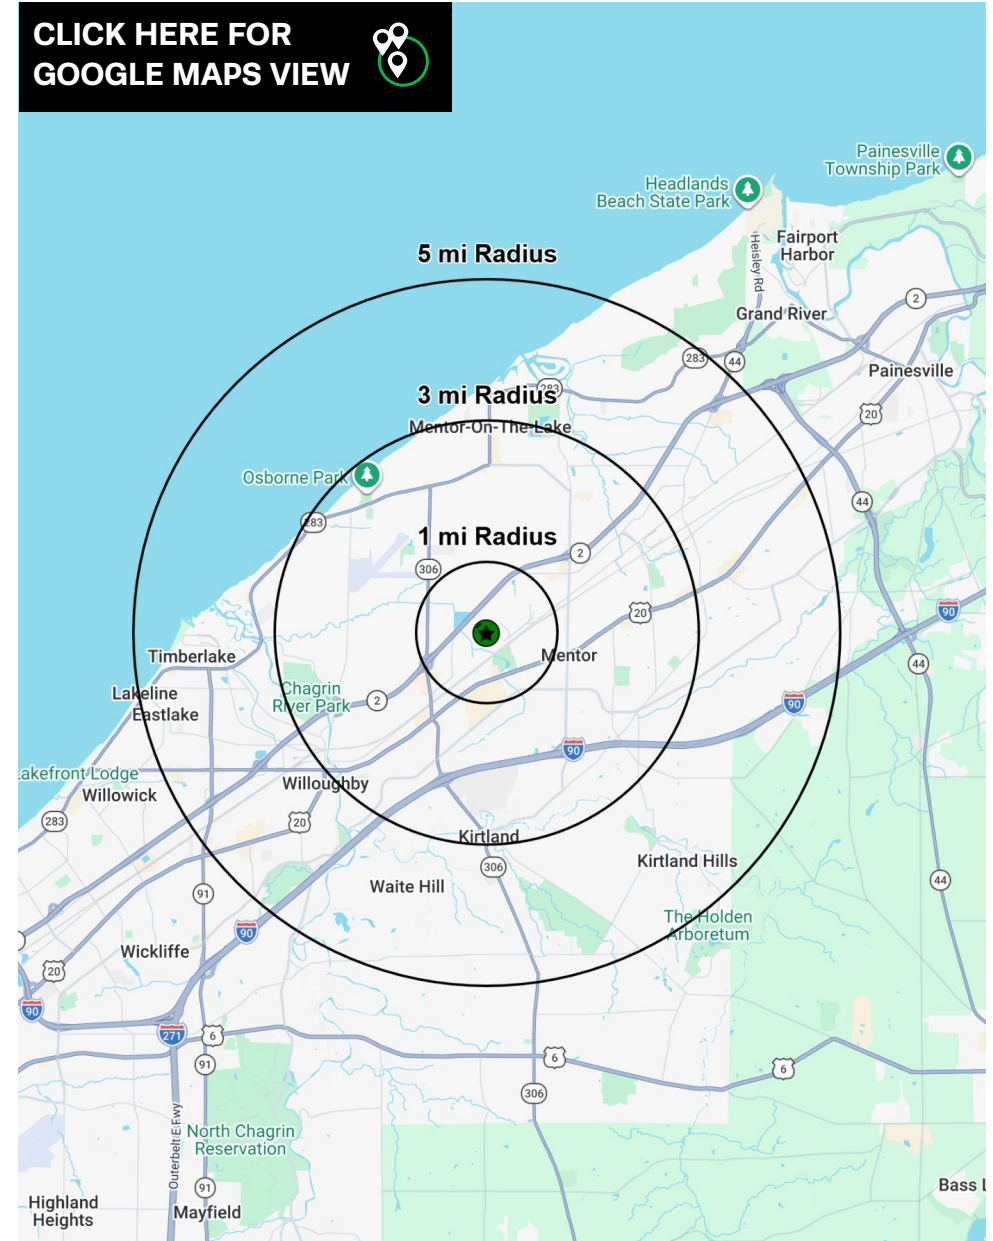

## PROPERTY OVERVIEW

### DEMOGRAPHICS

|                    | 1-MILE    | 3-MILE    | 5-MILE    |
|--------------------|-----------|-----------|-----------|
| POPULATION         | 4,562     | 55,013    | 104,044   |
| HOUSEHOLDS         | 2,025     | 25,110    | 47,129    |
| AVERAGE HH INCOME  | \$127,711 | \$113,147 | \$116,331 |
| MEDIAN HH INCOME   | \$91,727  | \$88,555  | \$91,333  |
| DAYTIME POPULATION | 13,790    | 50,118    | 86,476    |

CLICK HERE FOR  
GOOGLE MAPS VIEW