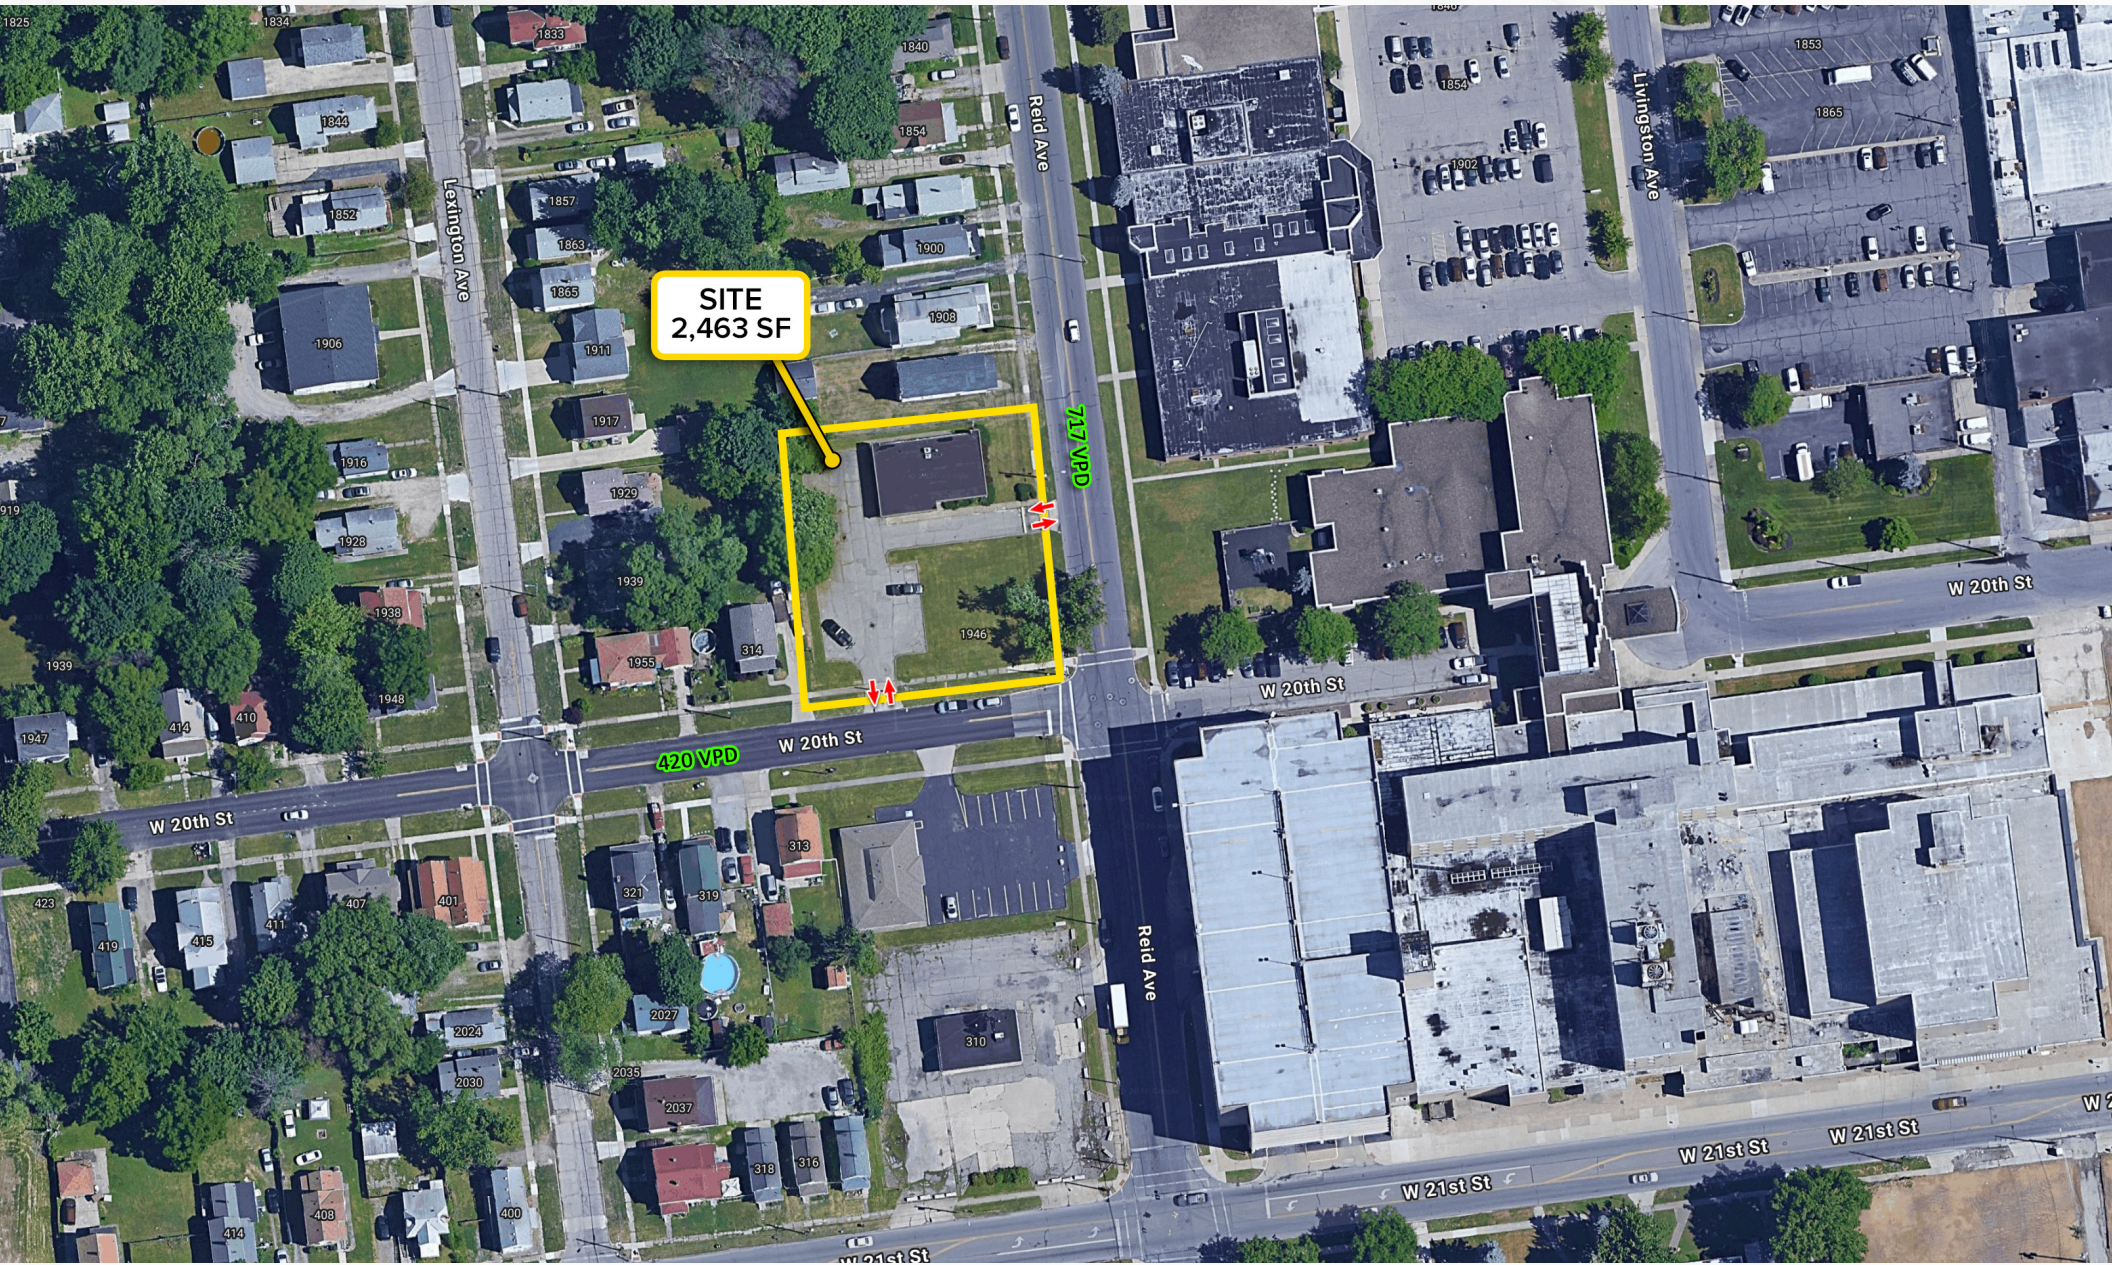

**2,463 SF
FOR SALE**

HANNA
COMMERCIAL REAL ESTATE

2,463 SF STANDALONE OFFICE FOR SALE
1930 REID AVE, LORAIN, OH 44052

Cheng-Han Yu, CCIM
Cheng-HanYu@HannaCRE.com
216.861.5490

CONTACT:
Brennan Tilow
BrennanTilow@HannaCRE.com
216.861.5685

2,463 SF STANDALONE OFFICE FOR SALE

1930 Reid Ave, Lorain, OH 44052

MICRO AERIAL

2,463 SF STANDALONE OFFICE FOR SALE

1930 Reid Ave, Lorain, OH 44052

MARKET AERIAL