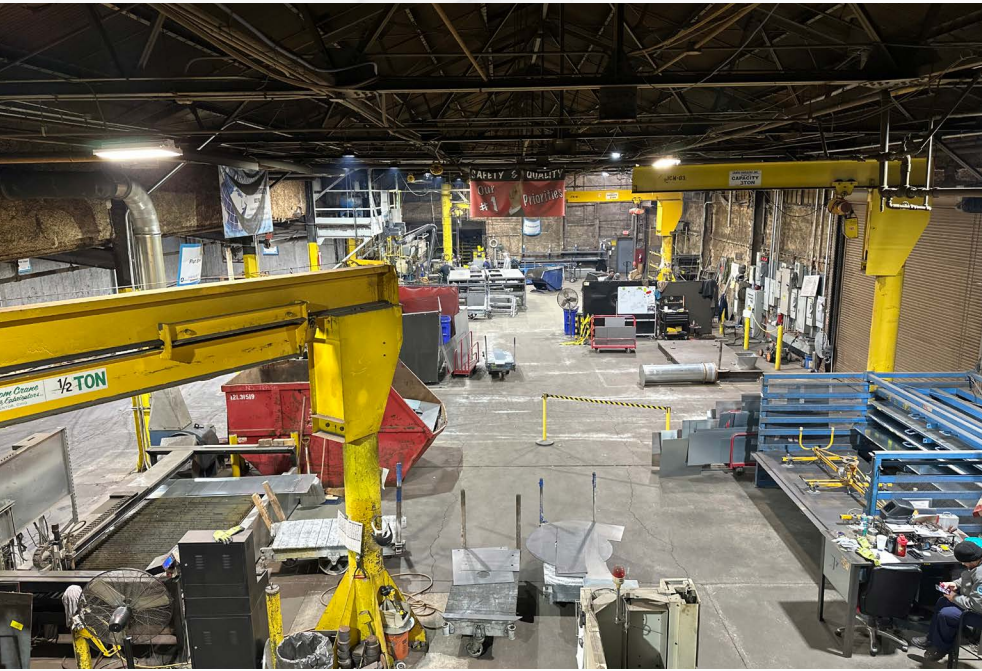

FOR SALE

INDUSTRIAL FACILITY WITH OFFICE BUILDING ON 1.89 ACRES

446 & 424 E 131st St, Cleveland, OH 44108

CONTACT:

Matthew Hales

MatthewHales@HannaCRE.com

216.410.8662

Mac Biggar

MacBiggar@HannaCRE.com

216.839.2020

INDUSTRIAL FACILITY ON 1.89 ACRES

446 and 424 E 131st St, Cleveland, OH 44108

PROPERTY OVERVIEW

PROPERTY SUMMARY

- Fenced-In Premises
- Great Frontage to East 131st
- Conjoined, Secure Parking Lot
- 36,086 SF Total on 1.89 Acre Lot
- Total Drive-Ins: 5
- Total Dock Doors: 2
- **Sale Price: \$825,000**
- **North Building (19,056 SF)**
 - One 12' drive-in and two dock doors leading into storage area on the Northernmost end of the unit
 - Two large docks on other side of building (14ft and 12ft)
 - Multiple one-ton 14 ft cranes and joists included in property sale
 - Gas heaters, air filtration unit
 - 18' clear in large bay
 - 12' clear at lowest point (storage portion)
 - 480V
- **Middle Building (12,480 SF)**
 - 17' clear
 - Kitchen, breakroom, office, bathrooms for workers
 - Cranes and joists included
 - Two drive-in doors, 14' and 12'
 - North and South mandoor access
 - 220V
- **Office Building (4,550 SF)**
 - Executive offices, cubicles
 - Kitchen and breakroom
 - Conference room on second floor
 - Multiple individual offices
 - 110V

CLICK HERE FOR
GOOGLE MAPS VIEW

INDUSTRIAL FACILITY ON 1.89 ACRES

446 and 424 E 131st St, Cleveland, OH 44108

PHOTOS

INDUSTRIAL FACILITY ON 1.89 ACRES

446 and 424 E 131st St, Cleveland, OH 44108

PHOTOS

INDUSTRIAL FACILITY ON 1.89 ACRES

446 and 424 E 131st St, Cleveland, OH 44108

PHOTOS

INDUSTRIAL FACILITY ON 1.89 ACRES

446 and 424 E 131st St, Cleveland, OH 44108

FLOOR PLAN

OFFICE BUILDING

NORTH BUILDING

MIDDLE BUILDING