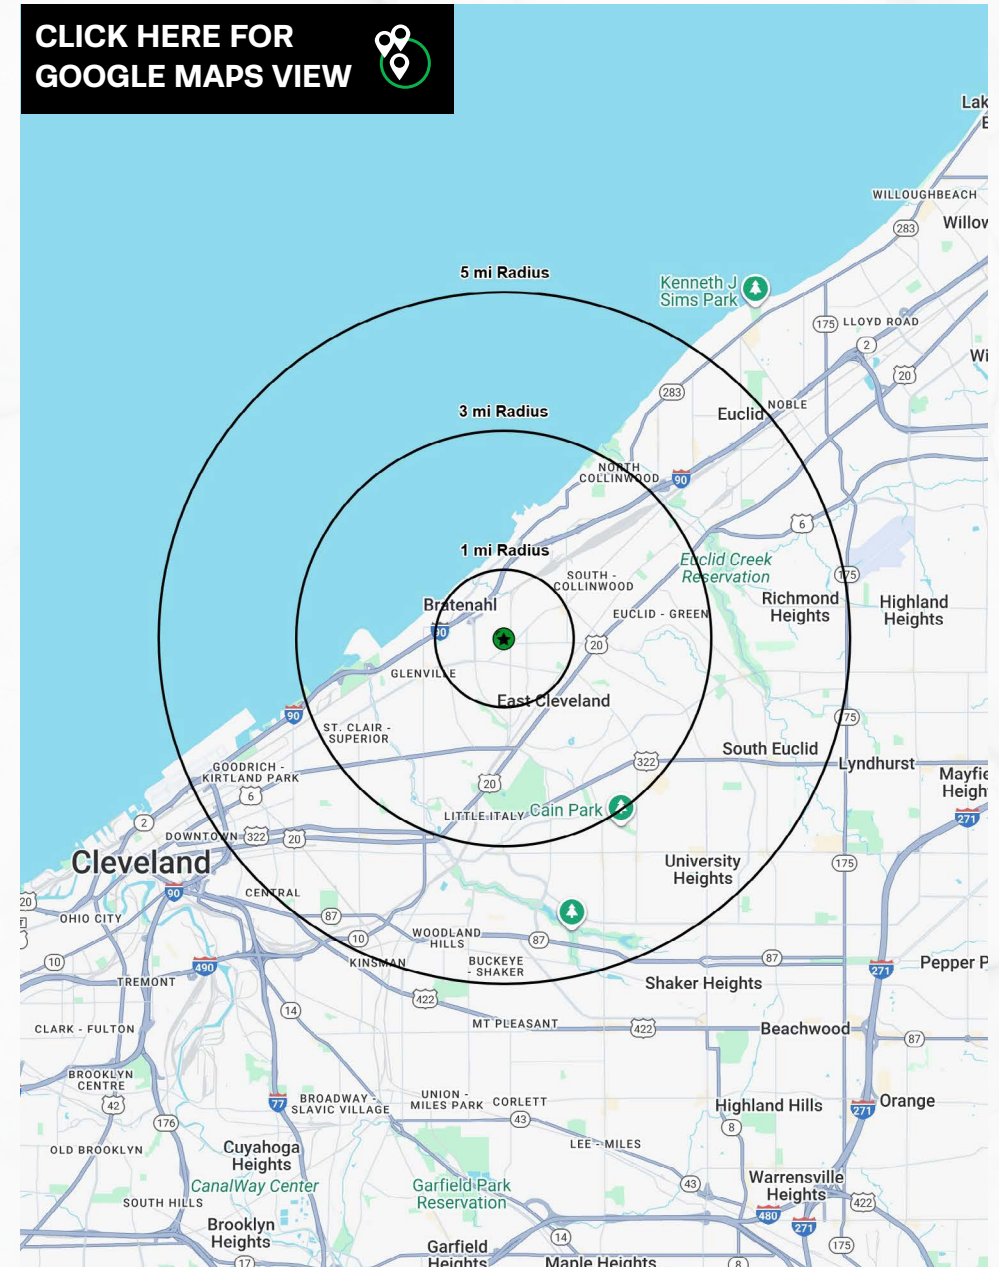

MacBiggar@HannaCRE.com

216.839.2020

INDUSTRIAL FACILITY ON 1.89 ACRES

446 and 424 E 131st St, Cleveland, OH 44108

PROPERTY OVERVIEW

PROPERTY SUMMARY

- Fenced-In Premises
- Great Frontage to East 131st
- Conjoined, Secure Parking Lot
- 36,086 SF Total on 1.89 Acre Lot
- Total Drive-Ins: 5
- Total Dock Doors: 2
- **Sale Price: \$825,000**
- **North Building (19,056 SF)**
 - One 12' drive-in and two dock doors leading into storage area on the Northernmost end of the unit
 - Two large docks on other side of building (14ft and 12ft)
 - Multiple one-ton 14 ft cranes and joists included in property sale
 - Gas heaters, air filtration unit
 - 18' clear in large bay
 - 12' clear at lowest point (storage portion)
 - 480V
- **Middle Building (12,480 SF)**
 - 17' clear
 - Kitchen, breakroom, office, bathrooms for workers
 - Cranes and joists included
 - Two drive-in doors, 14' and 12'
 - North and South mandoor access
 - 220V
- **Office Building (4,550 SF)**
 - Executive offices, cubicles
 - Kitchen and breakroom
 - Conference room on second floor
 - Multiple individual offices
 - 110V

CLICK HERE FOR
GOOGLE MAPS VIEW

INDUSTRIAL FACILITY ON 1.89 ACRES

446 and 424 E 131st St, Cleveland, OH 44108

PHOTOS

INDUSTRIAL FACILITY ON 1.89 ACRES

446 and 424 E 131st St, Cleveland, OH 44108

PHOTOS

INDUSTRIAL FACILITY ON 1.89 ACRES