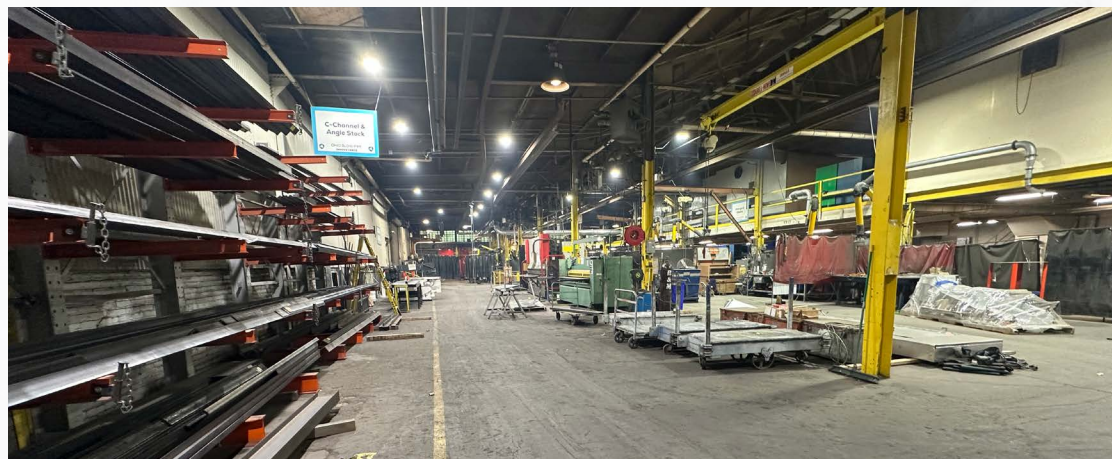

MacBiggar@HannaCRE.com

216.839.2020

INDUSTRIAL FACILITY ON 1.89 ACRES

446 and 424 E 131st St, Cleveland, OH 44108

PROPERTY OVERVIEW

PROPERTY SUMMARY

- Fenced-In Premises
- Great Frontage to East 131st
- Conjoined, Secure Parking Lot
- 36,086 SF Total on 1.89 Acre Lot
- Total Drive-Ins: 5
- Total Dock Doors: 2
- **Sale Price: \$825,000**
- **North Building (19,056 SF)**
 - One 12' drive-in and two dock doors leading into storage area on the Northernmost end of the unit
 - Two large docks on other side of building (14ft and 12ft)
 - Multiple one-ton 14 ft cranes and joists included in property sale
 - Gas heaters, air filtration unit
 - 18' clear in large bay
 - 12' clear at lowest point (storage portion)
 - 480V
- **Middle Building (12,480 SF)**
 - 17' clear
 - Kitchen, breakroom, office, bathrooms for workers
 - Cranes and joists included
 - Two drive-in doors, 14' and 12'
 - North and South mandoor access
 - 220V
- **Office Building (4,550 SF)**
 - Executive offices, cubicles
 - Kitchen and breakroom
 - Conference room on second floor
 - Multiple individual offices
 - 110V

CLICK HERE FOR
GOOGLE MAPS VIEW

INDUSTRIAL FACILITY ON 1.89 ACRES

446 and 424 E 131st St, Cleveland, OH 44108

PHOTOS

INDUSTRIAL FACILITY ON 1.89 ACRES

446 and 424 E 131st St, Cleveland, OH 44108

PHOTOS

INDUSTRIAL FACILITY ON 1.89 ACRES