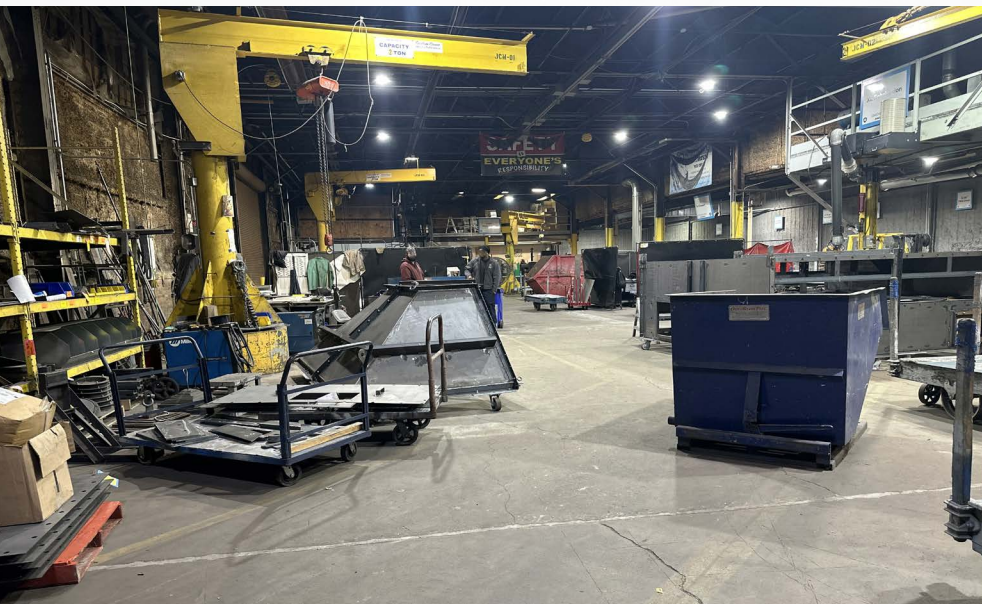

MacBiggar@HannaCRE.com

216.839.2020

INDUSTRIAL FACILITY ON 1.89 ACRES

446 and 424 E 131st St, Cleveland, OH 44108

PROPERTY OVERVIEW

PROPERTY SUMMARY

- Fenced-In Premises
- Great Frontage to East 131st
- Conjoined, Secure Parking Lot
- 36,086 SF Total on 1.89 Acre Lot
- Total Drive-Ins: 5
- Total Dock Doors: 2
- **Sale Price: \$825,000**
- **North Building (19,056 SF)**
 - One 12' drive-in and two dock doors leading into storage area on the Northernmost end of the unit
 - Two large docks on other side of building (14ft and 12ft)
 - Multiple one-ton 14 ft cranes and joists included in property sale
 - Gas heaters, air filtration unit
 - 18' clear in large bay
 - 12' clear at lowest point (storage portion)
 - 480V
- **Middle Building (12,480 SF)**
 - 17' clear
 - Kitchen, breakroom, office, bathrooms for workers
 - Cranes and joists included
 - Two drive-in doors, 14' and 12'
 - North and South mandoor access
 - 220V
- **Office Building (4,550 SF)**
 - Executive offices, cubicles
 - Kitchen and breakroom
 - Conference room on second floor
 - Multiple individual offices
 - 110V

CLICK HERE FOR
GOOGLE MAPS VIEW

INDUSTRIAL FACILITY ON 1.89 ACRES

446 and 424 E 131st St, Cleveland, OH 44108

PHOTOS

INDUSTRIAL FACILITY ON 1.89 ACRES

446 and 424 E 131st St, Cleveland, OH 44108

PHOTOS

INDUSTRIAL FACILITY ON 1.89 ACRES