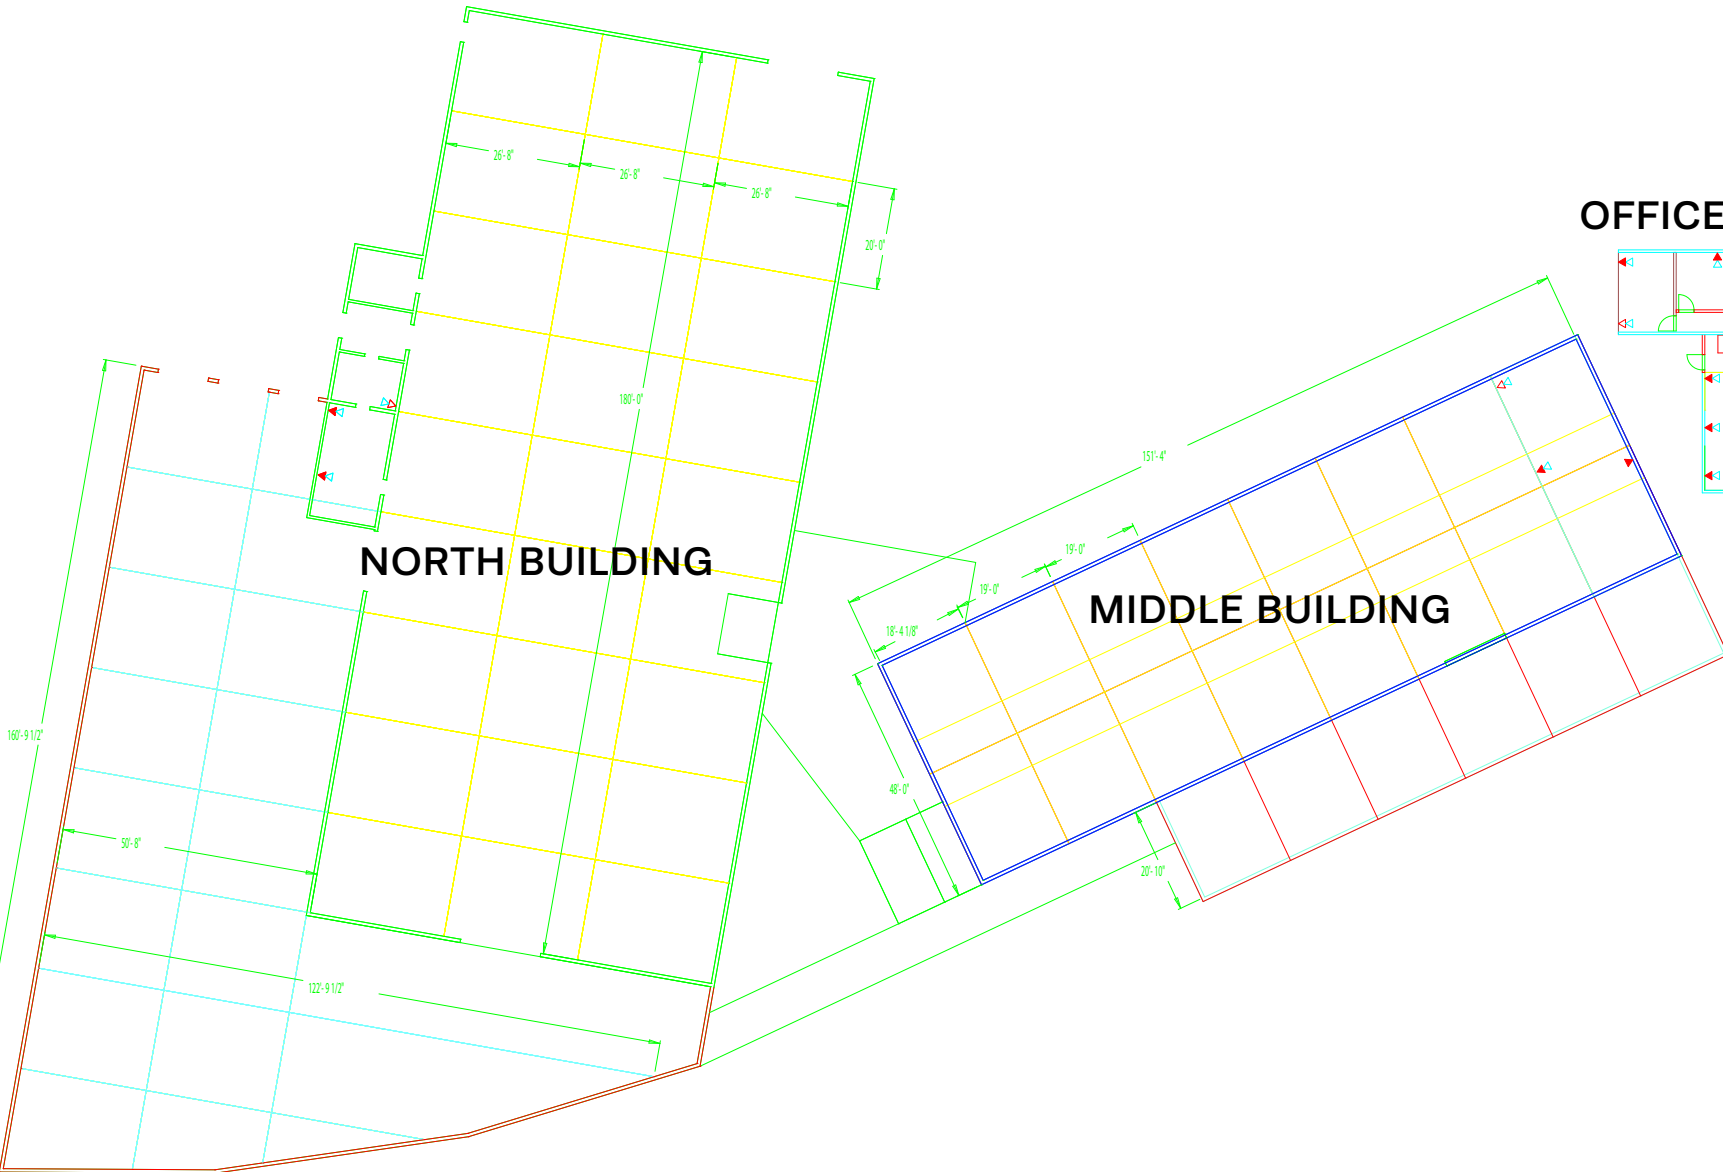

MacBiggar@HannaCRE.com

216.839.2020

INDUSTRIAL FACILITY ON 1.89 ACRES

446 and 424 E 131st St, Cleveland, OH 44108

PROPERTY OVERVIEW

PROPERTY SUMMARY

- Fenced-In Premises
- Great Frontage to East 131st
- Conjoined, Secure Parking Lot
- 36,086 SF Total on 1.89 Acre Lot
- Total Drive-Ins: 5
- Total Dock Doors: 2
- **Sale Price: \$825,000**
- **North Building (19,056 SF)**
 - One 12' drive-in and two dock doors leading into storage area on the Northernmost end of the unit
 - Two large docks on other side of building (14ft and 12ft)
 - Multiple one-ton 14 ft cranes and joists included in property sale
 - Gas heaters, air filtration unit
 - 18' clear in large bay
 - 12' clear at lowest point (storage portion)
 - 480V
- **Middle Building (12,480 SF)**
 - 17' clear
 - Kitchen, breakroom, office, bathrooms for workers
 - Cranes and joists included
 - Two drive-in doors, 14' and 12'
 - North and South mandoor access
 - 220V
- **Office Building (4,550 SF)**
 - Executive offices, cubicles
 - Kitchen and breakroom
 - Conference room on second floor
 - Multiple individual offices
 - 110V

446 and 424 E 131st St, Cleveland, OH 44108

PHOTOS

INDUSTRIAL FACILITY ON 1.89 ACRES

446 and 424 E 131st St, Cleveland, OH 44108

FLOOR PLAN

OFFICE BUILDING

NORTH BUILDING

MIDDLE BUILDING