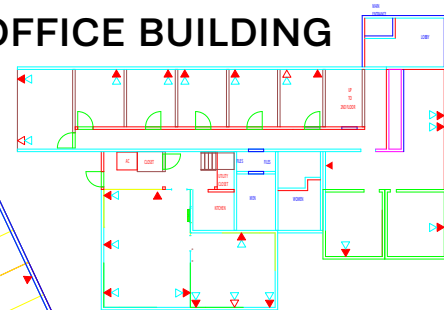

INDUSTRIAL FACILITY ON 1.89 ACRES

446 and 424 E 131st St, Cleveland, OH 44108

FLOOR PLAN

OFFICE BUILDING