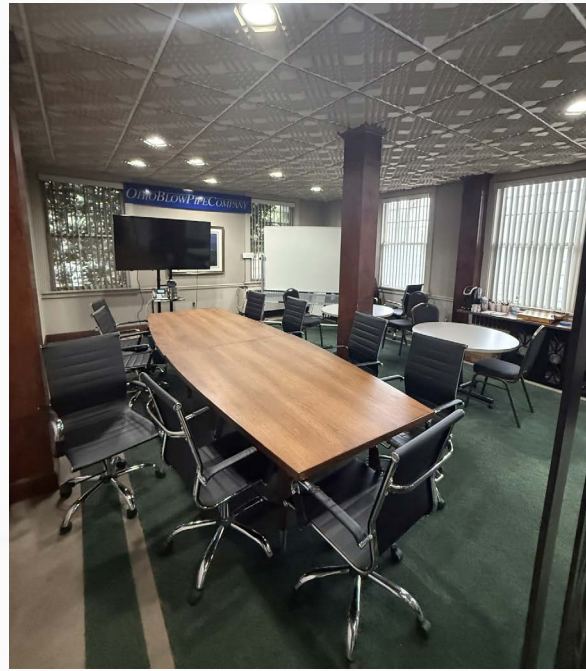

INDUSTRIAL FACILITY ON 1.89 ACRES

446 and 424 E 131st St, Cleveland, OH 44108

PHOTOS