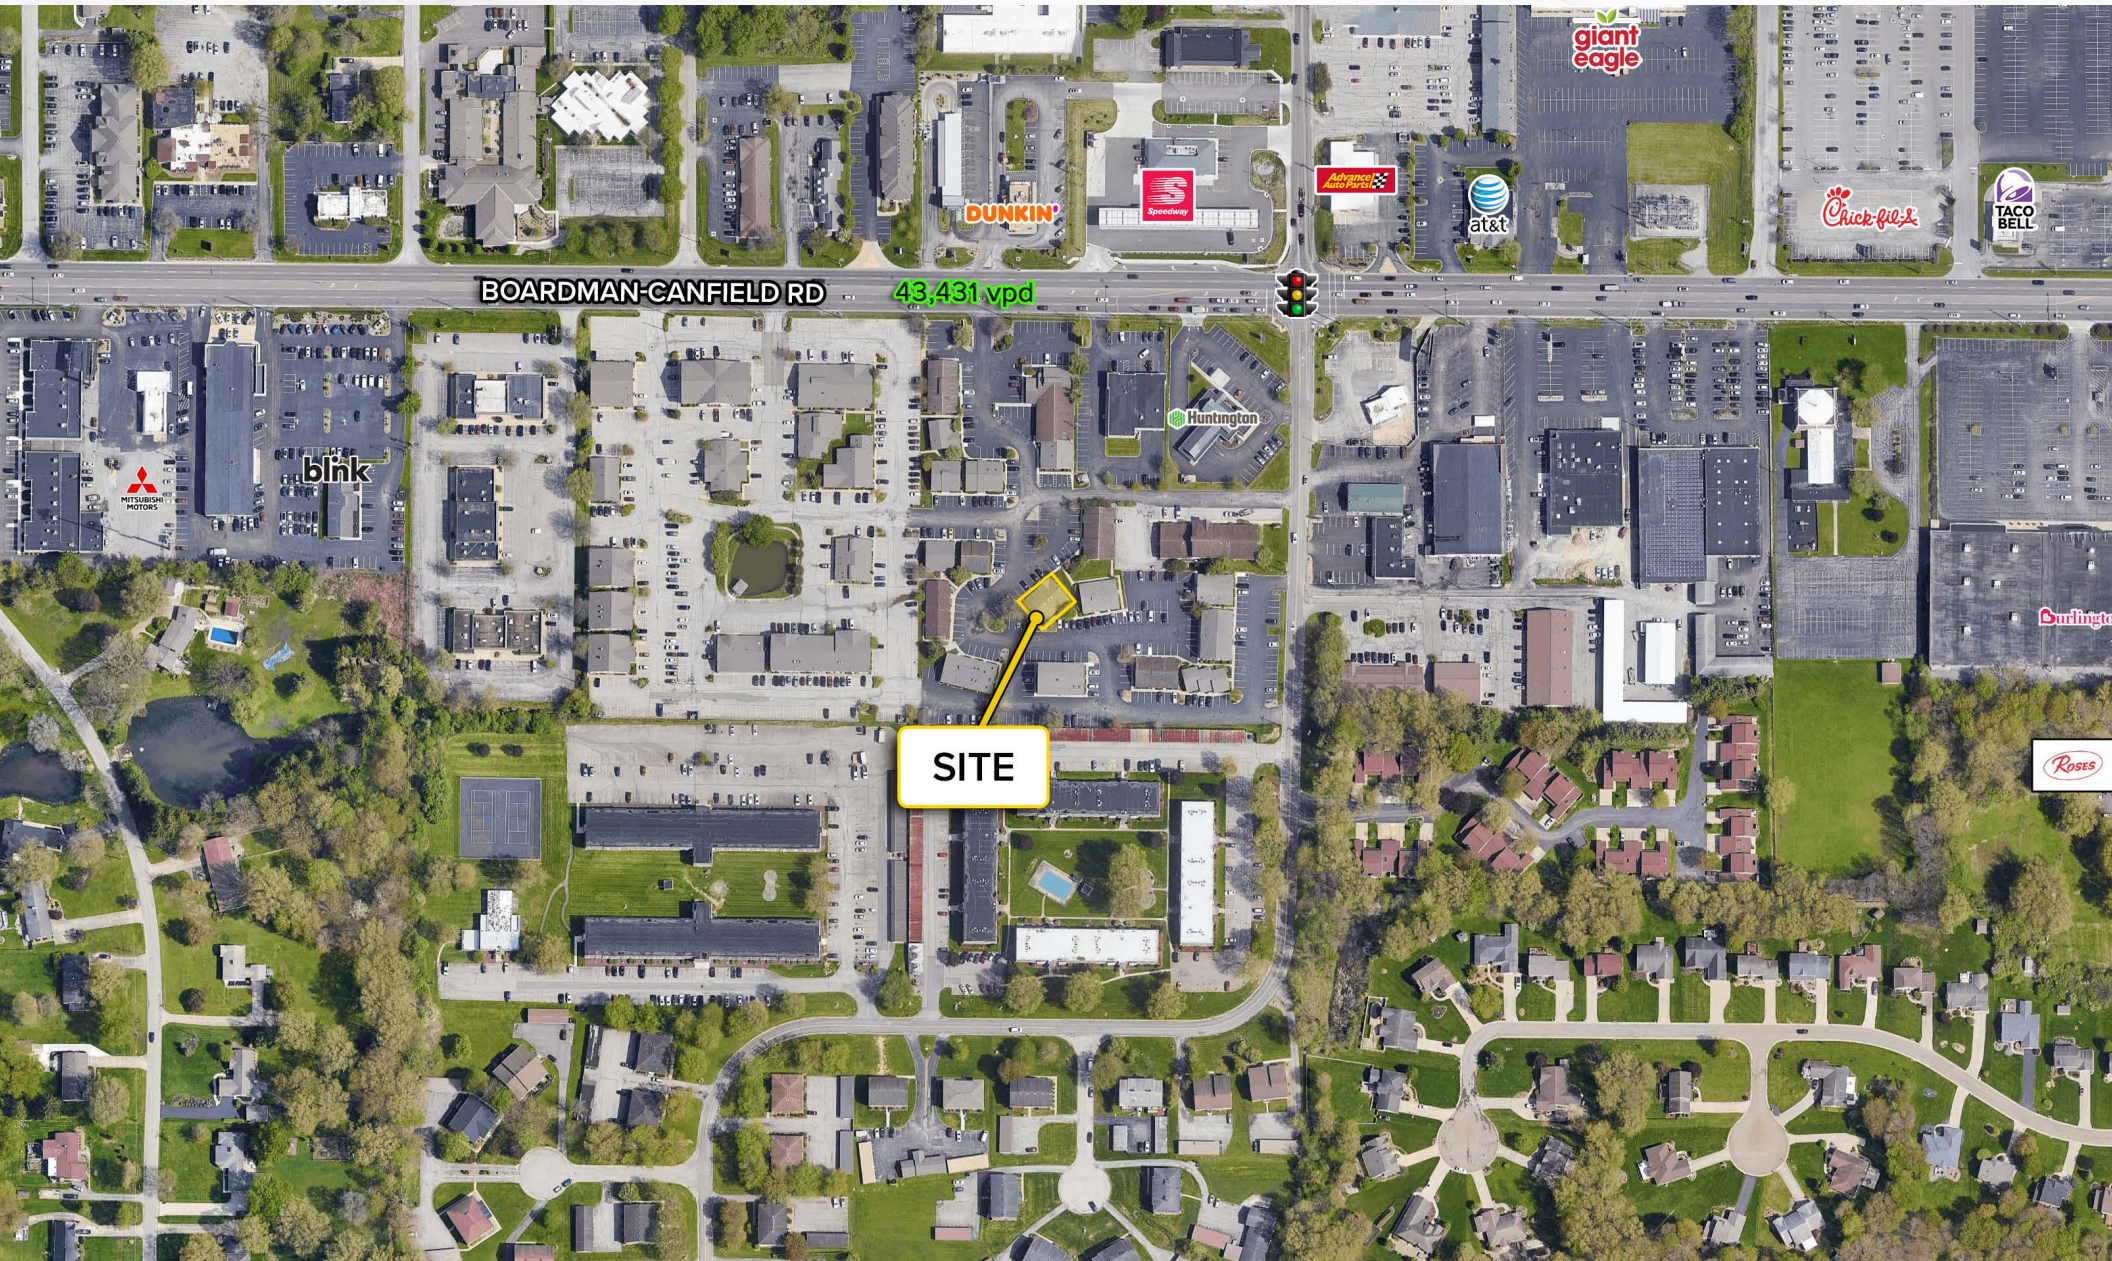

2,080 SF OFFICE SPACE FOR SALE

725 Boardman-Canfield Rd, Youngstown, OH 44512

MICRO AERIAL