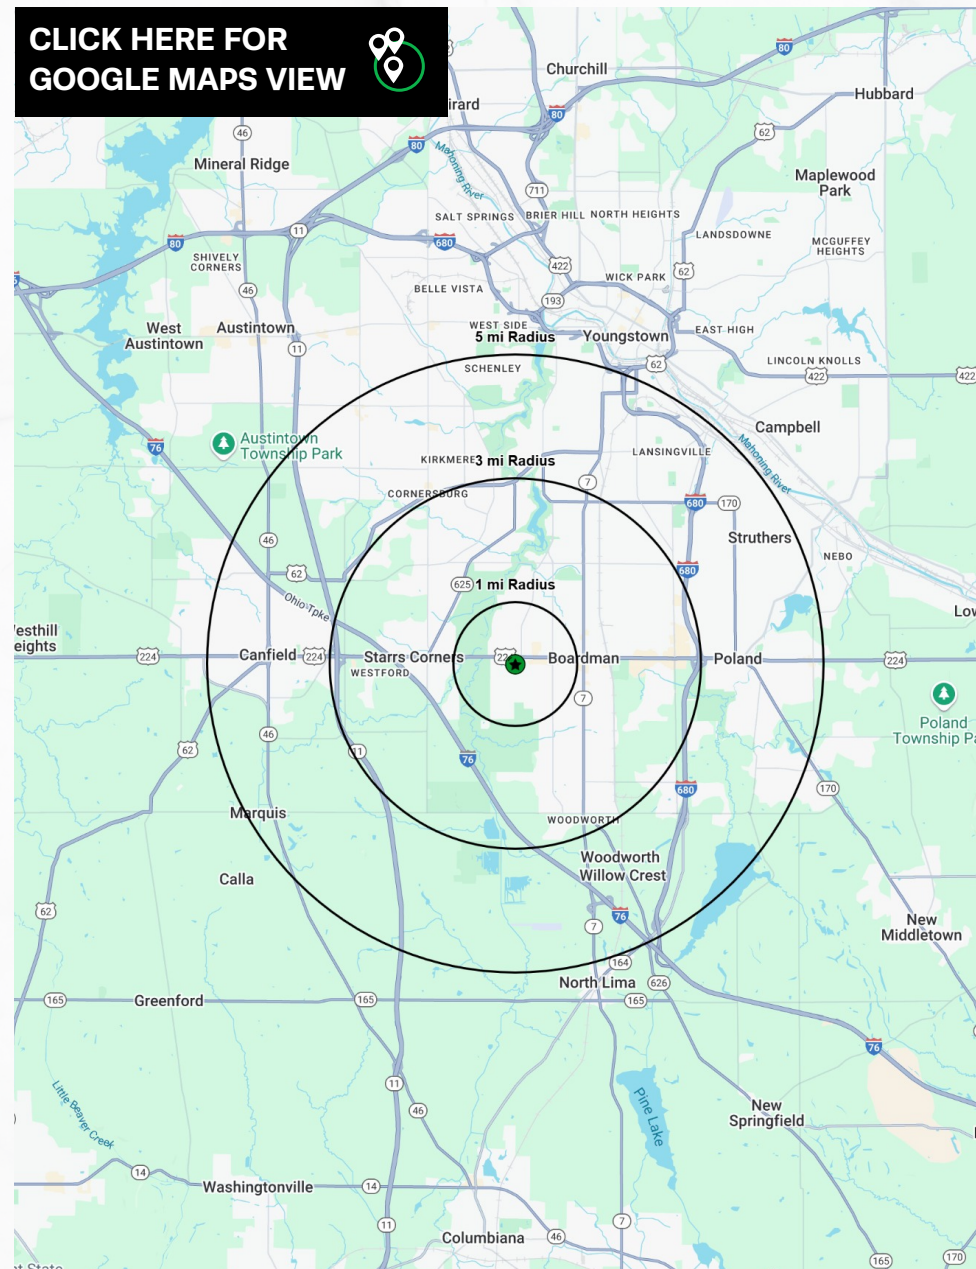

### DEMOGRAPHICS

	1-MILE	3-MILE	5-MILE
POPULATION	6,505	44,336	111,423
HOUSEHOLDS	3,120	20,153	49,430
AVERAGE HH INCOME	\$86,934	\$95,731	\$89,697
MEDIAN HH INCOME	\$68,704	\$67,093	\$64,980
DAYTIME POPULATION	5,308	36,387	77,003

CLICK HERE FOR  
GOOGLE MAPS VIEW