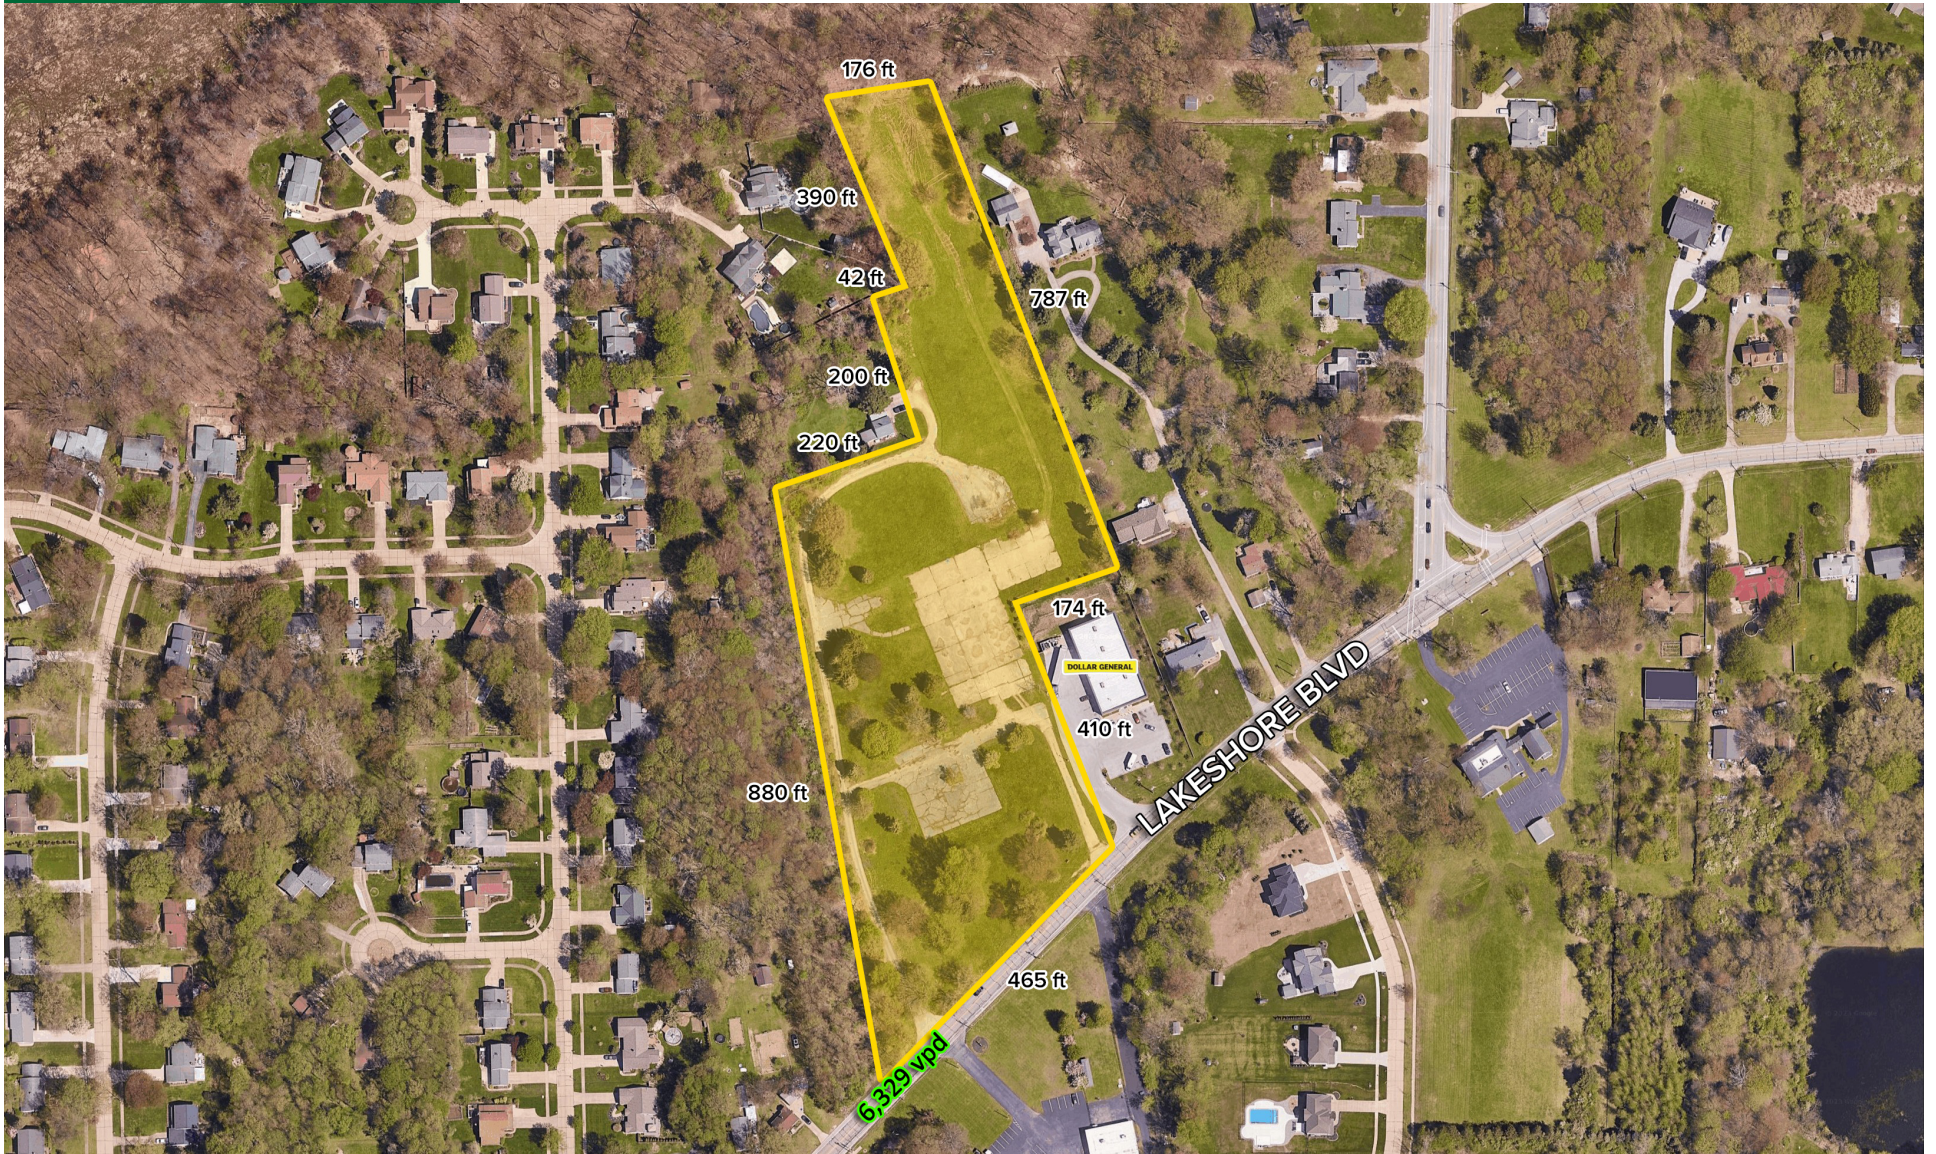

FOR SALE

9211 Lakeshore Blvd., Mentor, OH 44060

Greg West • GregoryWest@HannaCRE.com • 216.861.5379

The information submitted herein is not guaranteed. Although obtained from reliable resources, it is subject to errors, omissions, prior sale and withdrawal from the market without notice. Broker has made no investigation and makes no representation of the property.